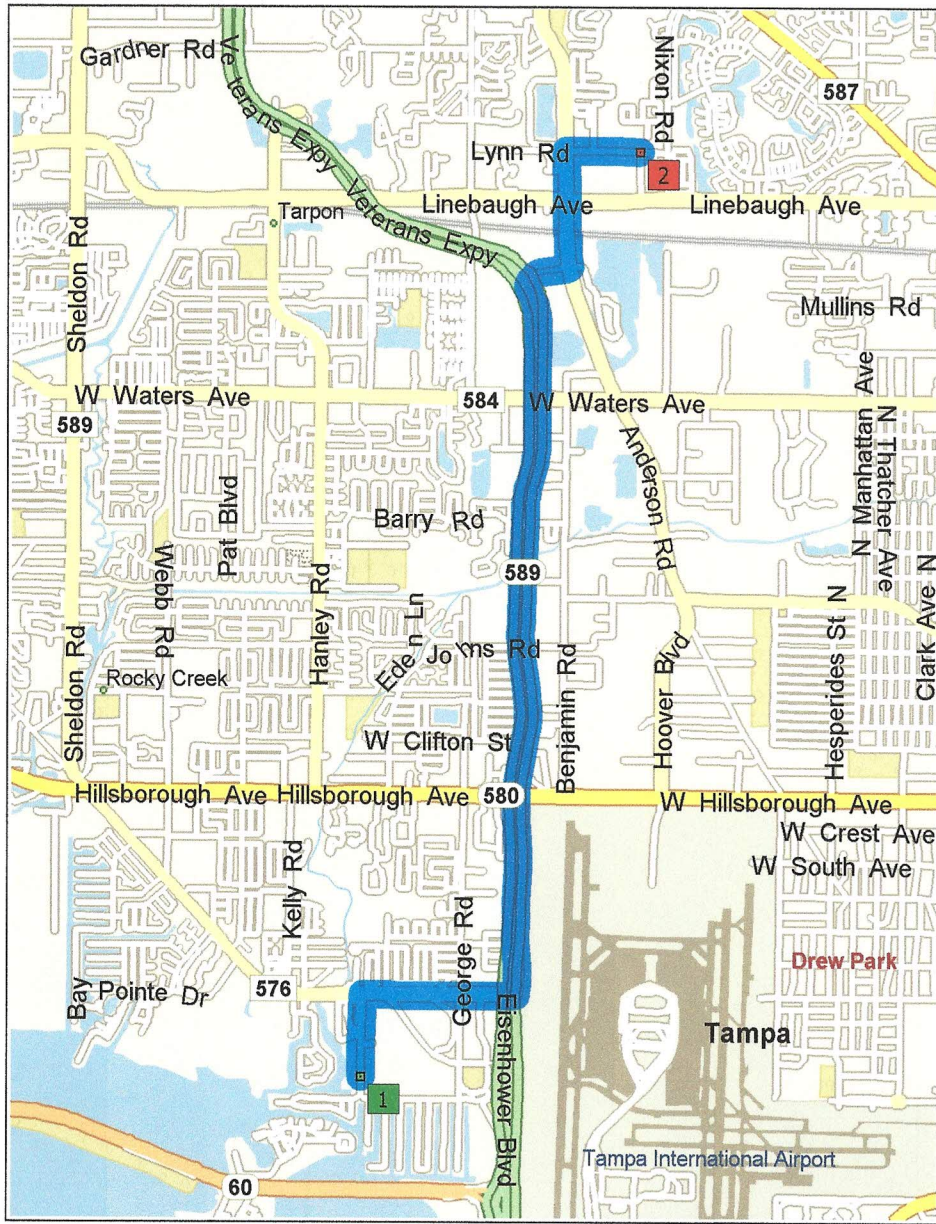

India Cultural Center

6.1 miles; 10 minutes

5:00 PM	0.0 mi	1 Depart 4050 Dana Shores Dr, Tampa, FL 33634 on Dana Shores Dr (North) for 0.4 mi
5:01 PM	0.4 mi	Turn RIGHT (East) onto CR-576 [Memorial Hwy] for 0.7 mi
5:02 PM	1.1 mi	Keep STRAIGHT onto CR-576 [W Memorial Hwy] for 0.1 mi
5:02 PM	1.2 mi	Turn LEFT (North) onto Eisenhower Blvd [SR-589] for 0.1 mi
5:03 PM	1.3 mi	Keep LEFT onto Ramp for 0.1 mi towards SR-589 / Eisenhower Blvd / Veterans Expressway
5:03 PM	1.5 mi	*Toll road* Merge onto SR-589 Toll [Eisenhower Blvd] for 3.0 mi
5:06 PM	4.5 mi	At exit 6B, turn off onto Ramp for 0.6 mi towards Anderson Rd
5:07 PM	5.1 mi	Keep STRAIGHT onto Local road(s) for 21 yds
5:07 PM	5.1 mi	Turn LEFT (North) onto Anderson Rd for 0.6 mi
5:08 PM	5.7 mi	Turn RIGHT (East) onto Lynn Rd for 0.4 mi
5:10 PM	6.1 mi	2 Arrive 5511 Lynn Rd, Tampa, FL 33624